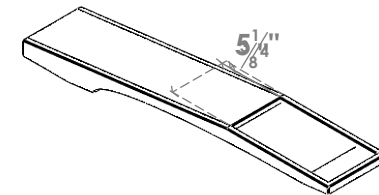

ITEM NUMBER: BRCPC060X32000X04000LEC

6"W X 32"D X 4"H LEGACY ARCHITECTURAL GRADE PVC CLOSED KNEE BRACE

SIDE PROFILE

FRONT PROFILE

ISOMETRIC

EKENA MILLWORK
2300 WEST MAIN ST.
CLARKSVILLE, TX 75426
TOLL FREE: 866-607-0453
WWW.EKENAMILLWORK.COM