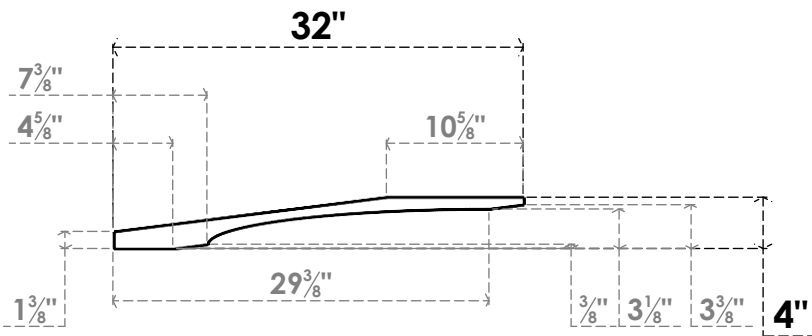

ITEM NUMBER: BRCPC060X32000X04000LEC

6"W X 32"D X 4"H LEGACY ARCHITECTURAL GRADE PVC CLOSED KNEE BRACE

SIDE PROFILE

FRONT PROFILE

ISOMETRIC

EKENA MILLWORK
2300 WEST MAIN ST.
CLARKSVILLE, TX 75426
TOLL FREE: 866-607-0453
WWW.EKENAMILLWORK.COM