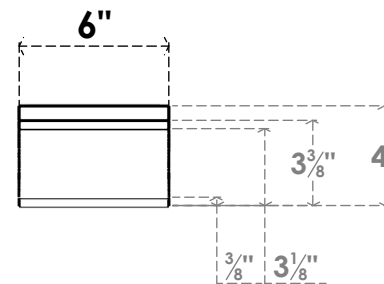

ITEM NUMBER: BRCPC060X32000X04000LEC

6"W X 32"D X 4"H LEGACY ARCHITECTURAL GRADE PVC CLOSED KNEE BRACE

SIDE PROFILE

FRONT PROFILE

ISOMETRIC

EKENA MILLWORK
2300 WEST MAIN ST.
CLARKSVILLE, TX 75426
TOLL FREE: 866-607-0453
WWW.EKENAMILLWORK.COM